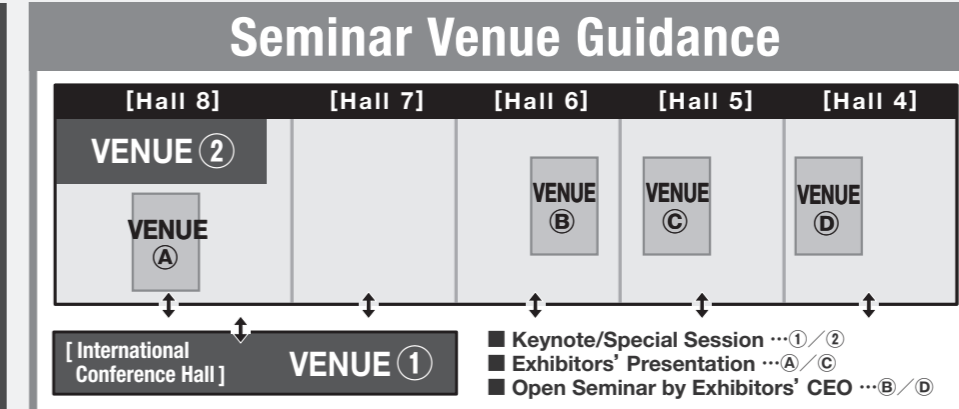

10th Japan IT Week Autumn FLOOR MAP

Dates: October 23(Wed) - 25(Fri), 2019
Venue: Makuhari Messe, Japan
Organised by: Reed Exhibitions Japan Ltd.

Visit Japan IT Week Autumn 2019 for all 3 days & take advantage of an immense show floor to explore!

List of Exhibitors
Restaurant Information
See reverse for details >>>

3rd AI & BUSINESS AUTOMATION EXPO

3rd STORE & RETAIL IT SOLUTIONS EXPO

9th MOBILE SOLUTIONS EXPO

10th CLOUD COMPUTING EXPO JAPAN

8th DATA CENTER & STORAGE EXPO

5th IoT / M2M EXPO

How to look for exhibitors

Example: REED SOFT ... 12-8

Aisle No. Find out the booth number from the List of Exhibitors.

12-11	12-12	13-11	13-12
	REED SOFT		
12-7	12-8	13-5	13-6
12-5	12-6	13-5	13-6

LEGEND

- LOUNGE
- TOILET
- EMERGENCY EXIT
- FOOD
- WI-FI
- LIFT

SEMINAR VENUE ②

REED SOFT 12-8	ALPHA TECH 24-50	USAC SYSTEM 23-50	ASTERISK 22-49	TOMATO LAND 20-52	SMARTHTR 20-57	UNIPPOS 21-57	TREASURE DATA 25-57	ACTIVECORE 19-57	QUO CARD 17-57	YAPPLI 16-57	ONE COMPATH 15-57	PLAID 13-57	ORACLE 10-57	MICROSOFT JAPAN 9-57	FORUM8 8-57	TV ASAHI MEDIAPLEX 6-57	HIBIYA ENGINEERING 4-57	NTT DATA 4-57	UNITED SEVEN 2-57	VIP LOUNGE
REED SOFT 12-8	ALPHA TECH 24-50	USAC SYSTEM 23-50	ASTERISK 22-49	TOMATO LAND 20-52	SMARTHTR 20-57	UNIPPOS 21-57	TREASURE DATA 25-57	ACTIVECORE 19-57	QUO CARD 17-57	YAPPLI 16-57	ONE COMPATH 15-57	PLAID 13-57	ORACLE 10-57	MICROSOFT JAPAN 9-57	FORUM8 8-57	TV ASAHI MEDIAPLEX 6-57	HIBIYA ENGINEERING 4-57	NTT DATA 4-57	UNITED SEVEN 2-57	VIP LOUNGE